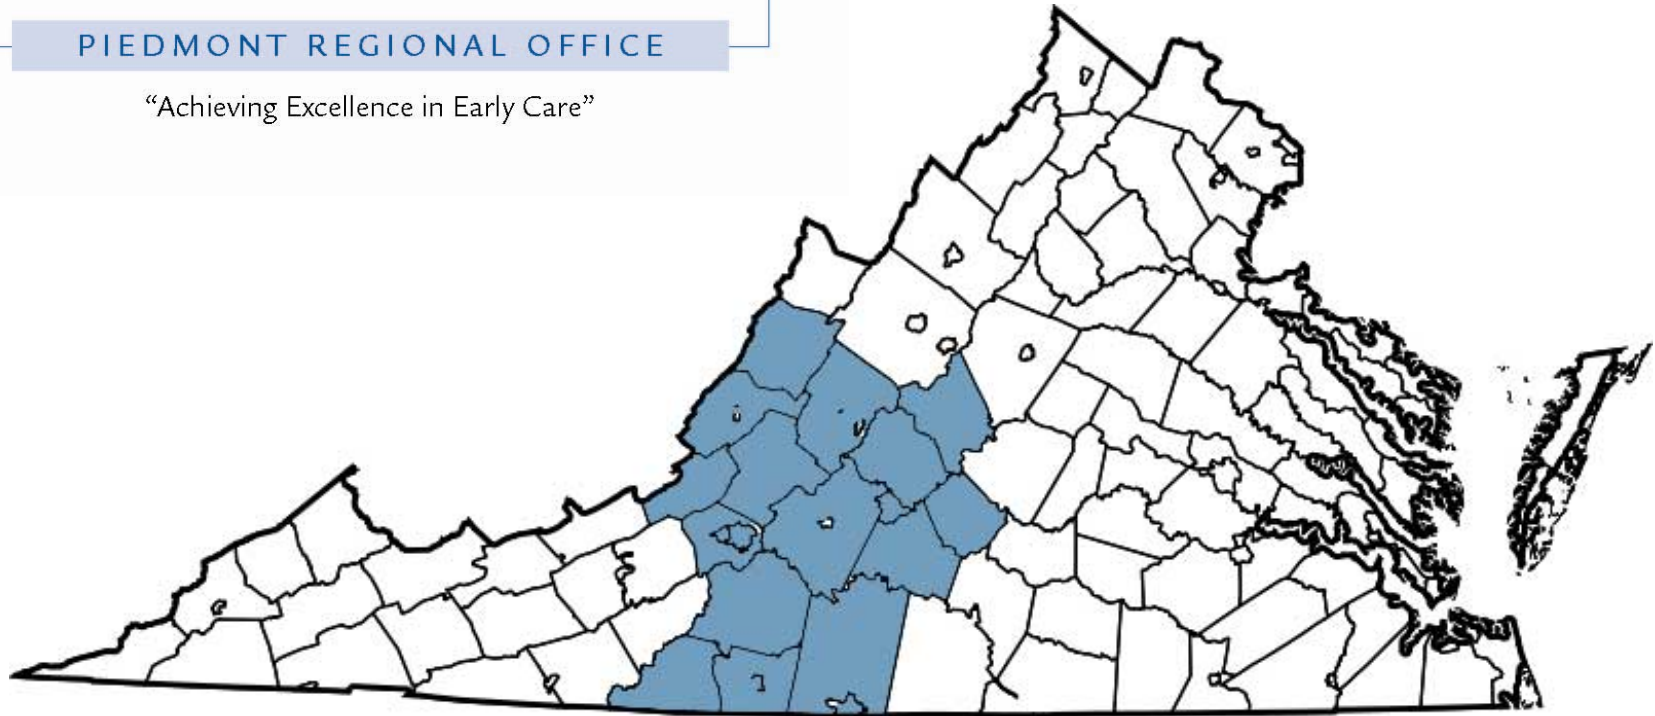

VIRGINIA INFANT & TODDLER SPECIALIST NETWORK

VIRGINIA WESTERN COMMUNITY COLLEGE

PIEDMONT REGIONAL OFFICE

“Achieving Excellence in Early Care”

## PIEDMONT REGION

**Counties:** Alleghany, Amherst, Appomattox, Bath, Bedford, Botetourt, Campbell, Craig, Franklin, Henry, Nelson, Patrick, Pittsylvania, Roanoke, Rockbridge

**Cities:** Bedford, Buena Vista, Covington, Danville, Lexington, Lynchburg, Martinsville, Roanoke, Salem